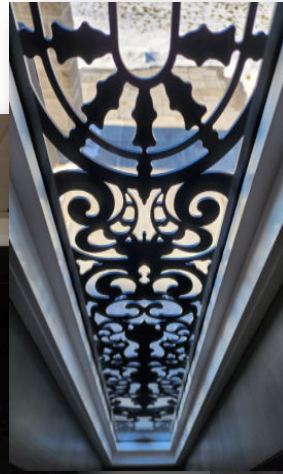

Eclipse

HIGH SECURITY INSERT.