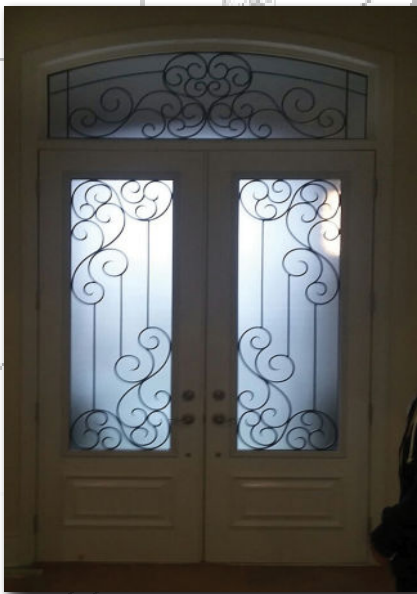

Odyssey

Odyssey

Delicate scrolls of wrought iron, combined with strong vertical lines. The gateway to your home.