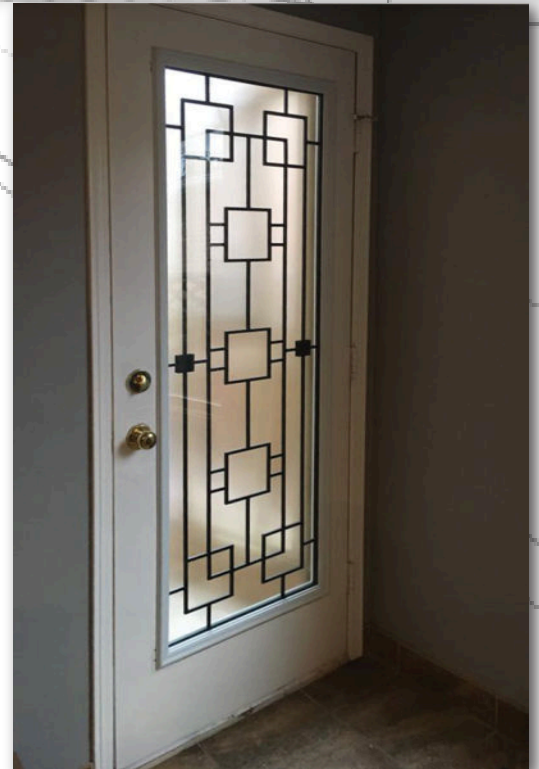

Allure

22x36

22x48

22x64

22x80

Allure

5mm Frosted Beveled glass with a clear border, sandwiched between safety tempered glass. Triple Pane. Very Strong!

Artisan