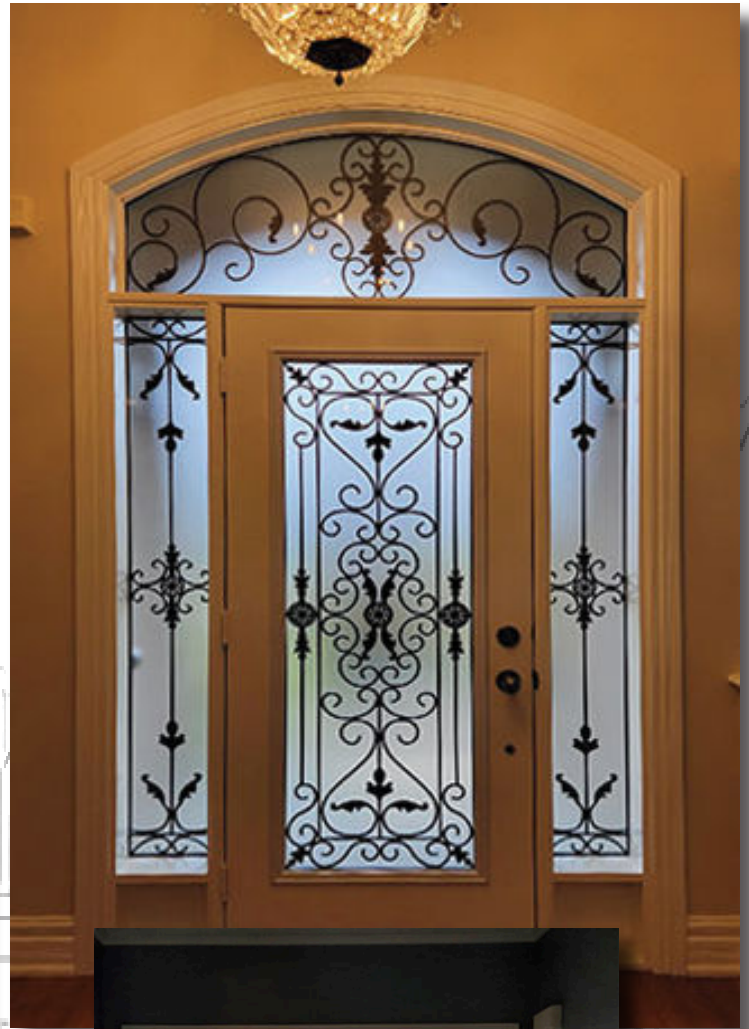

Valencia

22x64