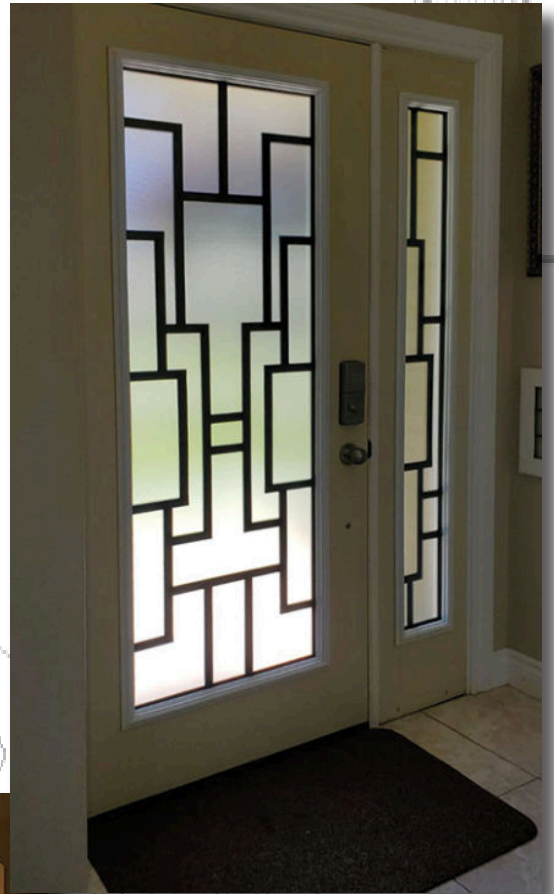

22x64

22x80

Zen

A What A Pane original design with an off-set pattern to line-up with the door locks. Modern and stylish.

Zen-SD

Zen-SD

Asingle door version of the Zen model but can be used for double doors also. Strong lines and a bold statement.

22x36

22x64

Beresford Blinds

What A Pane's *Beresford* between-the-glass blinds, are manufactured between two panes of tempered glass, so they're protected from dust, damage and little hands or paws.

They're an ideal solution for doors as they will not get in your way like curtains or venetian blinds do.