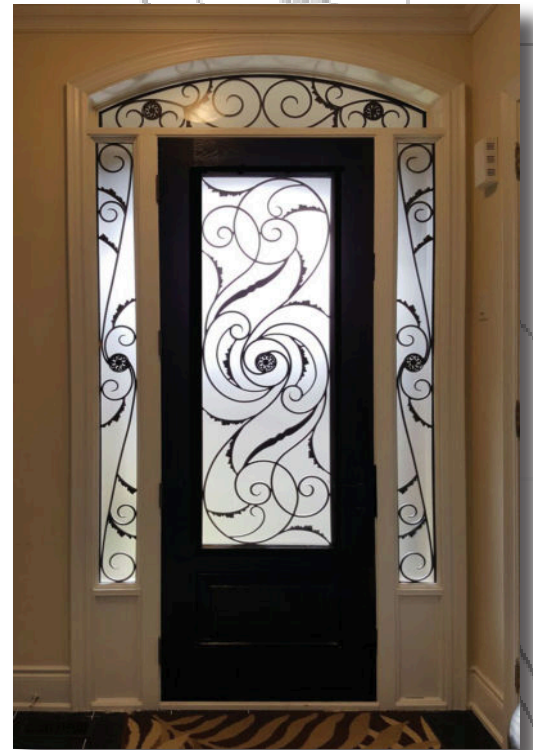

Majestic

Majestic

Unusual iron elements make this model stand out from less adventurous designs. Great for single or double door applications.