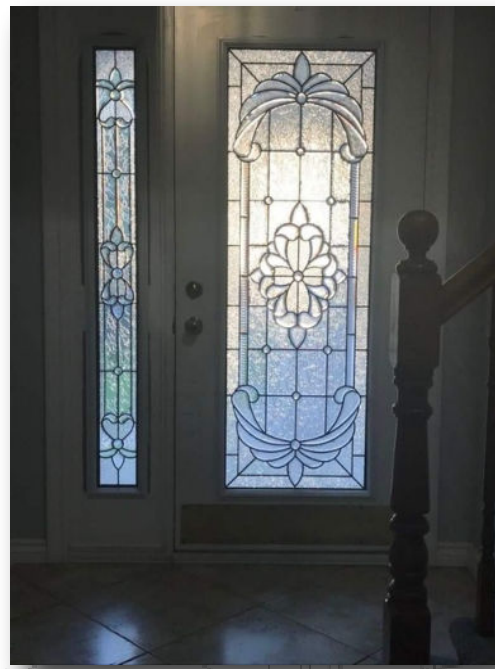

22x36

22x48

22x64

22x80

Krystal

Krystal

Beautiful decorative glass panel featuring multi beveled-glass textures. Traditional style for a stunning array of light in your hallway.

22x64