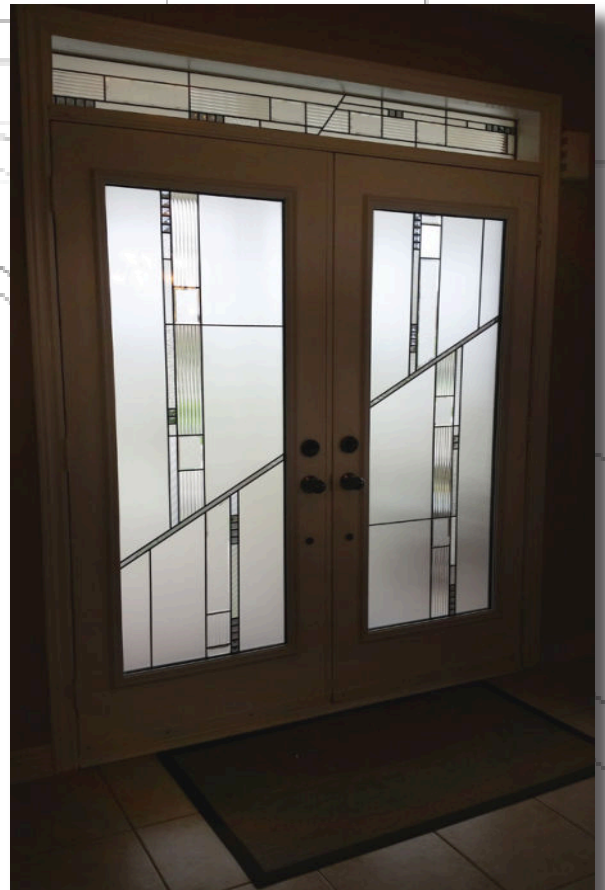

Integrity

This model features some fine artistry to create a state-of-the-art composition.