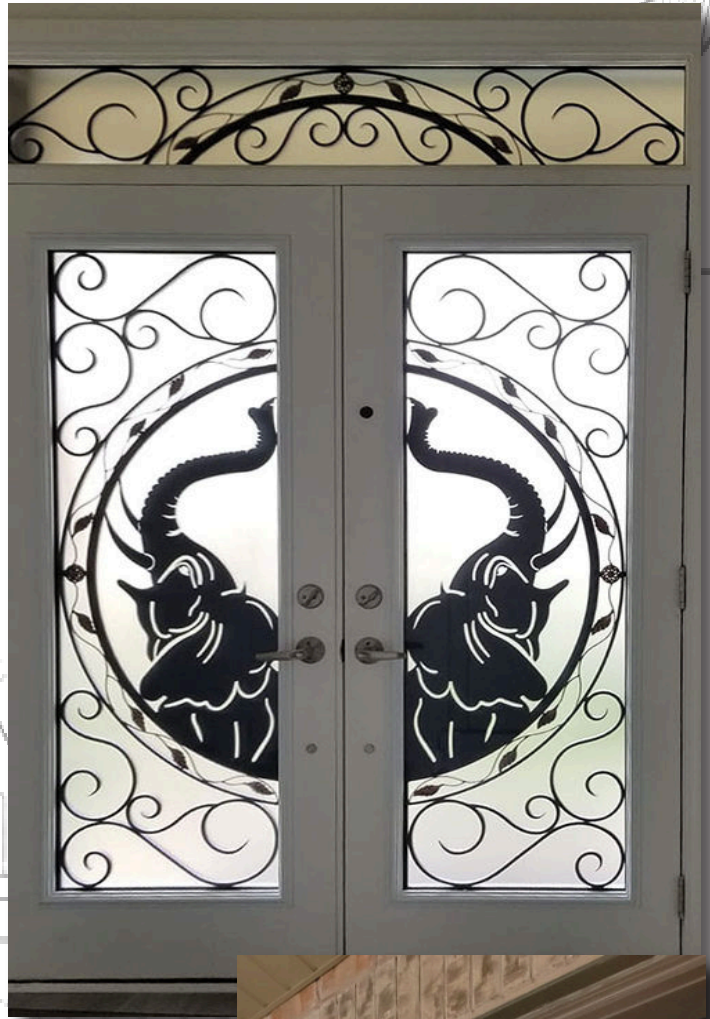

Raja

22x48

Raja

Full of ancient charm and Eastern mysticism, our Raja design fuses laser cut tech with traditional wrought iron. Add copper earth tones and you have a stunning doorway.

22x80