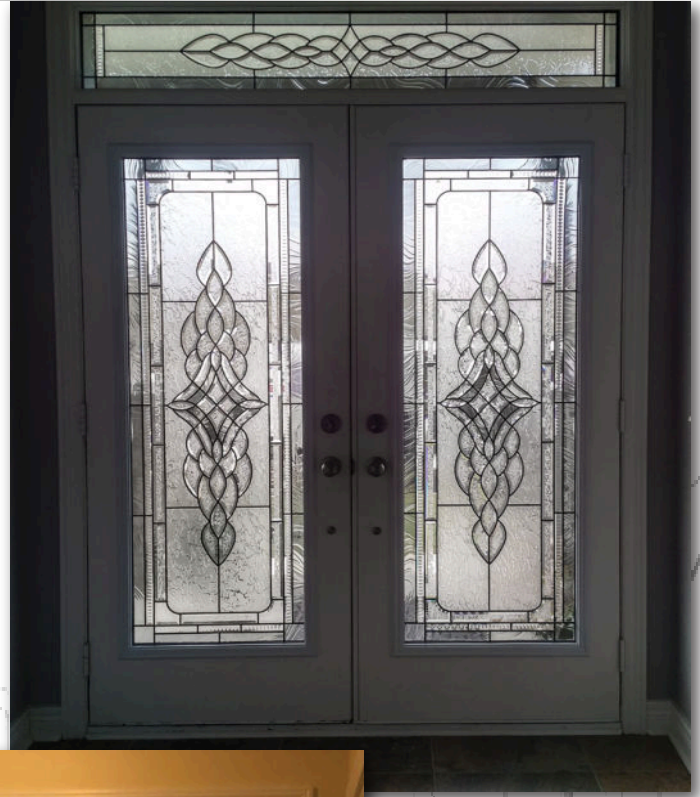

Reflection