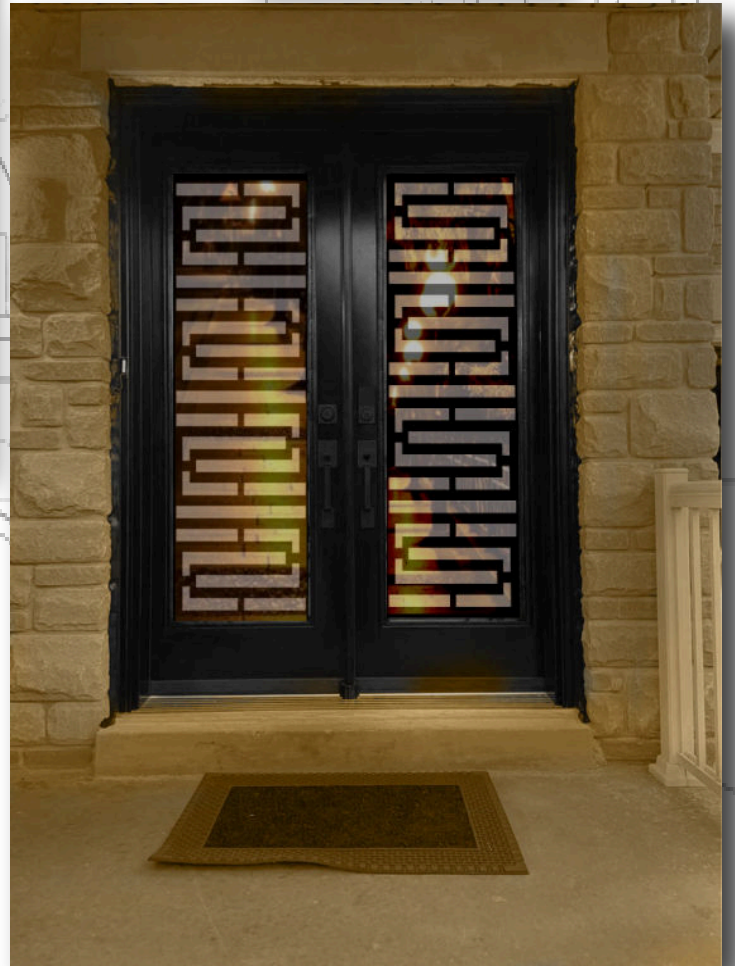

22x64

22x80

Constellation

Our design department created this Art Deco pattern. Laser-cut iron is used to achieve an amazing visual impact. Designed and made by *What A Pane*.

Defender

Defender

High Security laser cut Iron. Even if the glass is broken, intruders cannot gain access to the door lock.