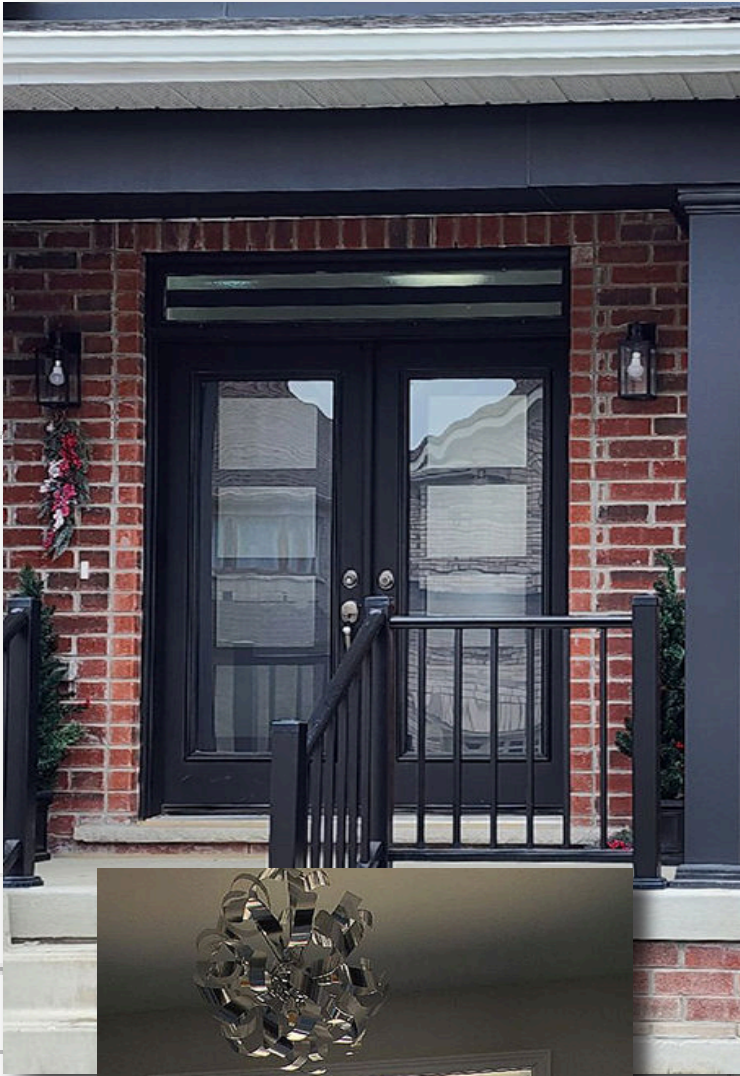

Glacière

22x64