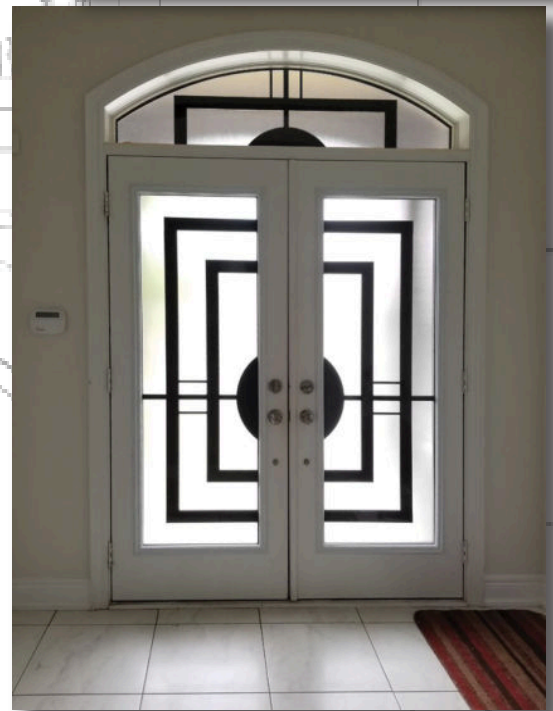

22x64

22x80

Constellation

Our design department created this Art Deco pattern. Laser-cut iron is used to achieve an amazing visual impact. Designed and made by *What A Pane*.

Defender

Defender

High Security laser cut Iron. Even if the glass is broken, intruders cannot gain access to the door lock.