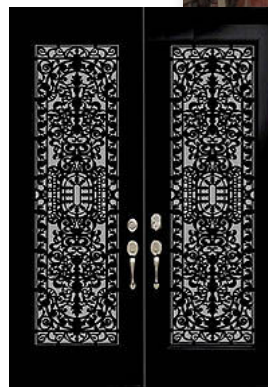

22x36

22x48

22x64

22x80

Elegance

Elegance

Based on a far eastern palace door design, our Elegance model combines laser-cut iron with mystical charm. High Security insert!

22x64