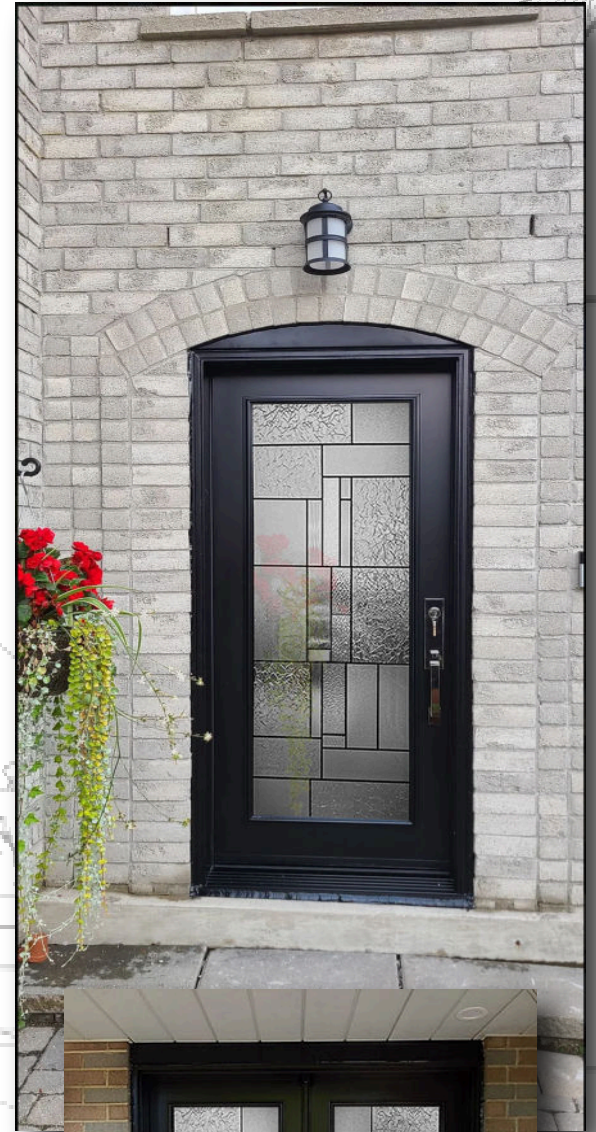

Oracle

Oracle

A geometric pattern using a selection of high-privacy glass types. Looks great in single or double doors.

This is our 'most private' design in decorative glass.