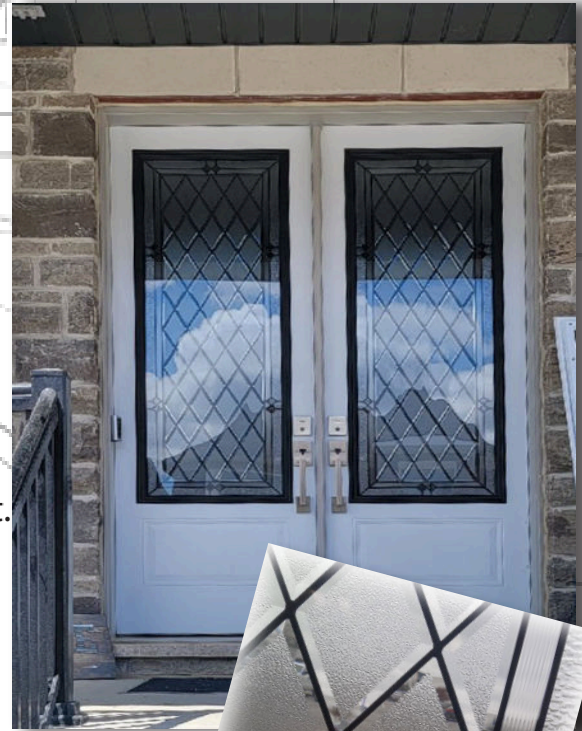

Prisma

Prisma

Combining traditional elements and modern production methods, this model provides good privacy and a beautiful prismatic light.

SPECIALLY DESIGNED REVELED GLASS FOR MAXIMUM PRIVACY