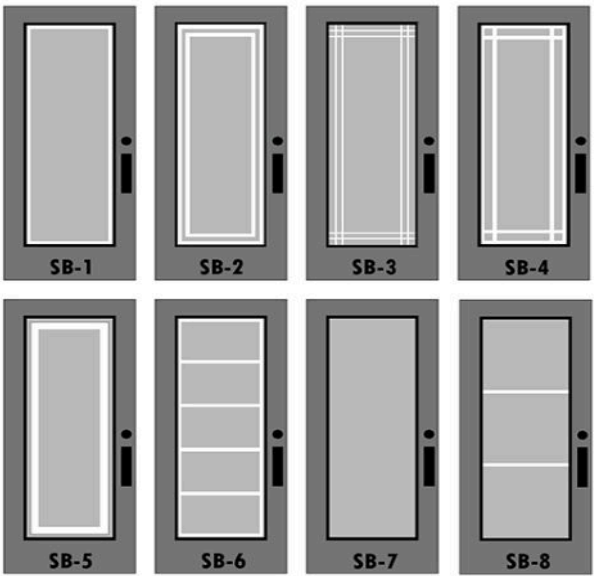

Sand Blast

Sandblast

Custom sandblasted glass designs that are made to your specifications. Any width clear glass border or linear pattern for a modern, stylish look.

All sizes