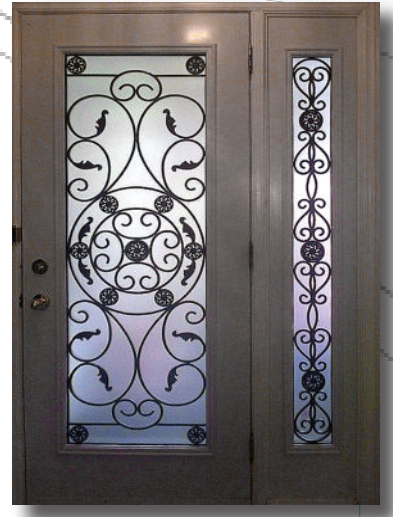

Destiny

A What A Pane designed wrought iron masterpiece, that has become an industry wide icon.