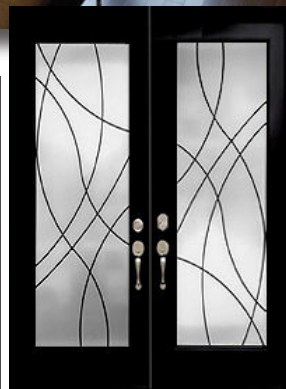

22x80

Element

The flowing, interlocking lines of this wrought iron panel, will suit new and older homes equally.