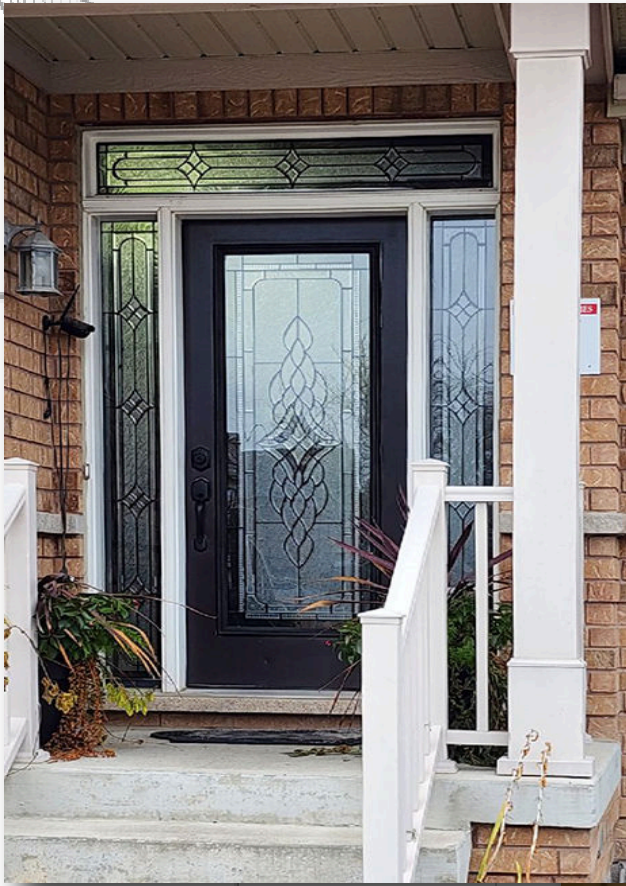

Reflection