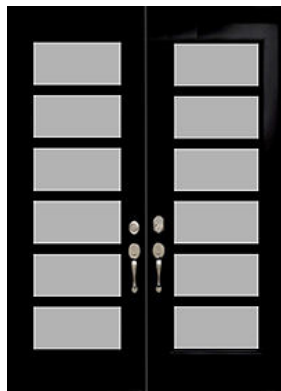

Simplicity-Max

Simplicity-Max

Same as the best-selling Simplicity design but with wider iron. for customers that want the style but with a bolder appeal. Often matches new-look garage doors..

22x80