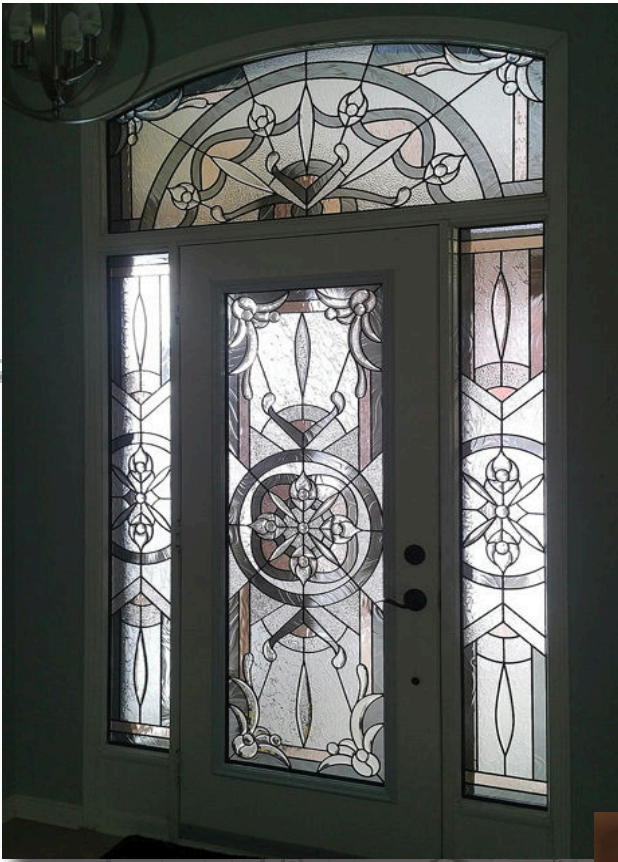

22x48

22x64

22x80

Enigma

Geometric, contemporary iron insert.

Featuring wide iron, it is suitable for single or double door installation.

Eternity

Eternity