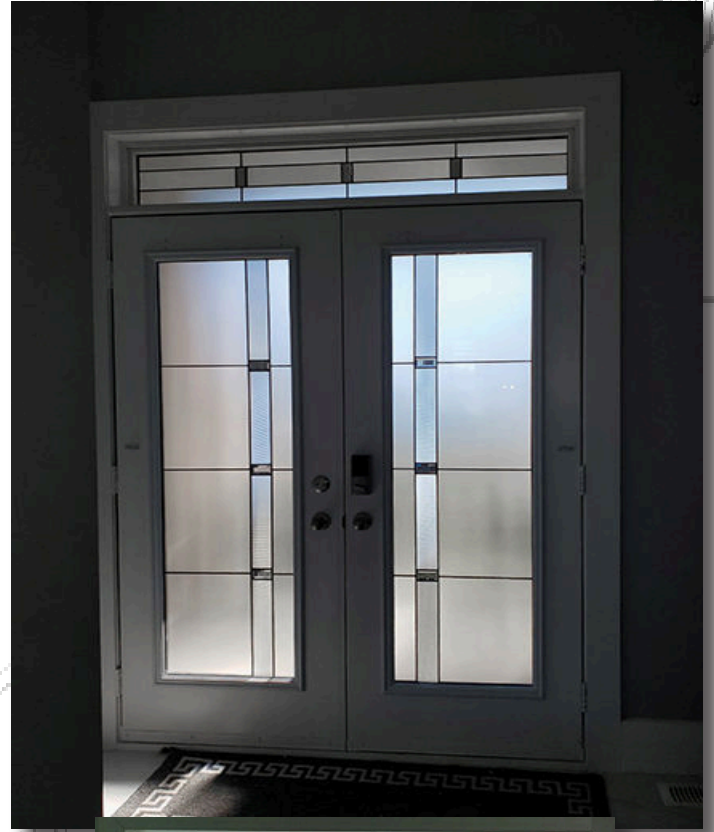

SPECIALLY DESIGNED REVELED GLASS FOR MAXIMUM PRIVACY

22x36

22x48

22x64

22x80

Prodigy

22x48

22x64