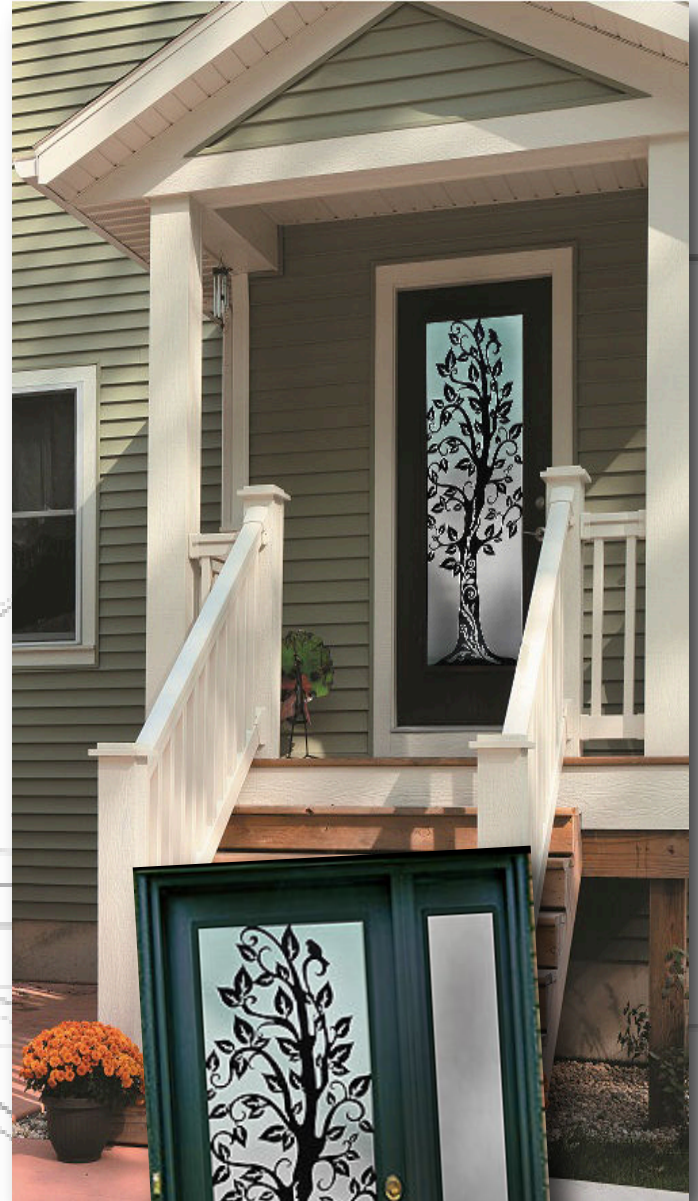

Woodland-SD

22x64

Woodland-SD

Our very popular Woodland design is now available for single doors.