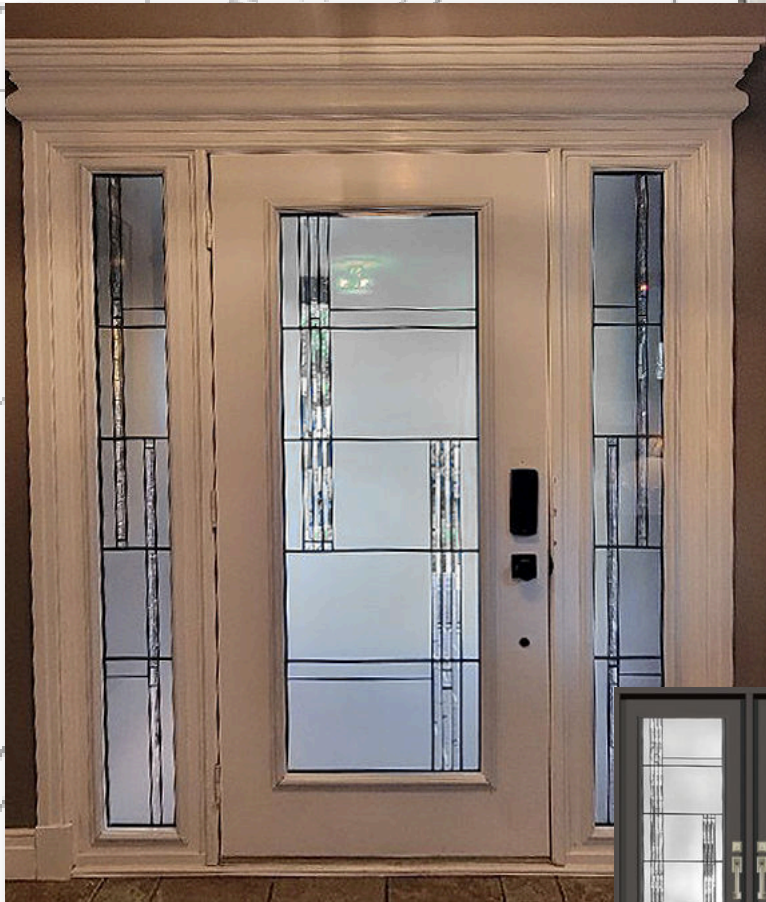

Galaxy

Galaxy

Super edition to our catalogue, a sleek, modern and classy door insert. Using fine beveled edge glass and wide metal accents, this will upgrade your doorway 100%

22x64

Genesis's

22x36

22x48

22x64