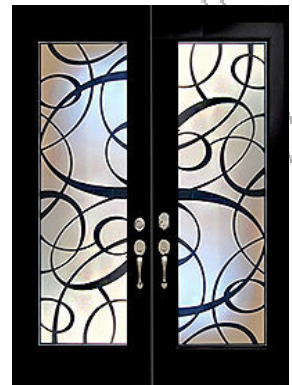

Blazer

Blazer

A What A Pane original design. Laser cut steel is used to showcase a series of flowing curves for a purely stunning appearance.

22x80