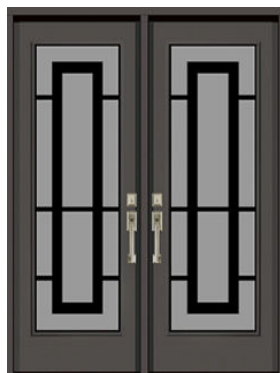

Magnum Solo

Magnum Solo

A single door version of our amazing Magnum design.

An adaptable insert that can also be used for a double door to create a modern and forceful statement for maximum curb appeal.

22x64

22x80