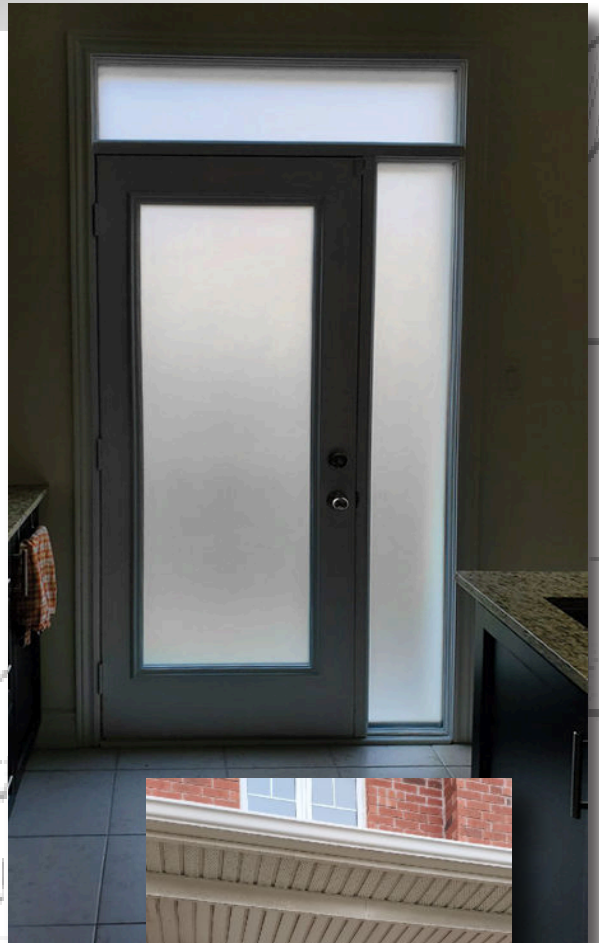

Frosted

Frosted

Plain, tempered etched glass. For customers looking for a no-pattern alternative to wrought iron or stained glass inserts.