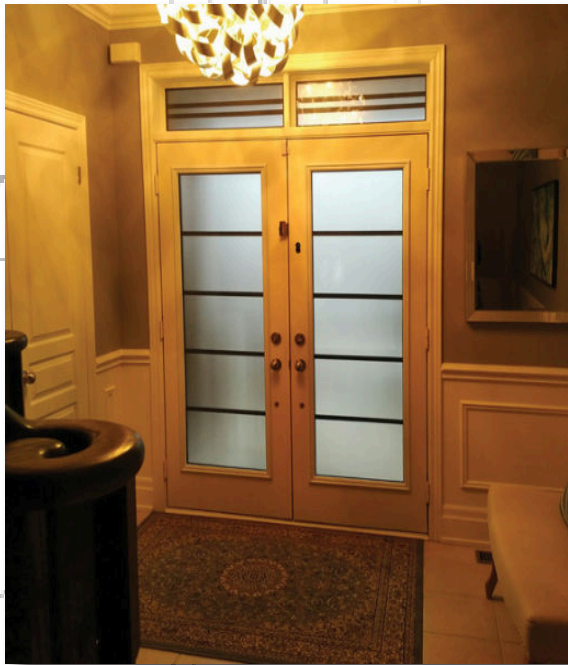

Simplicity

22x48