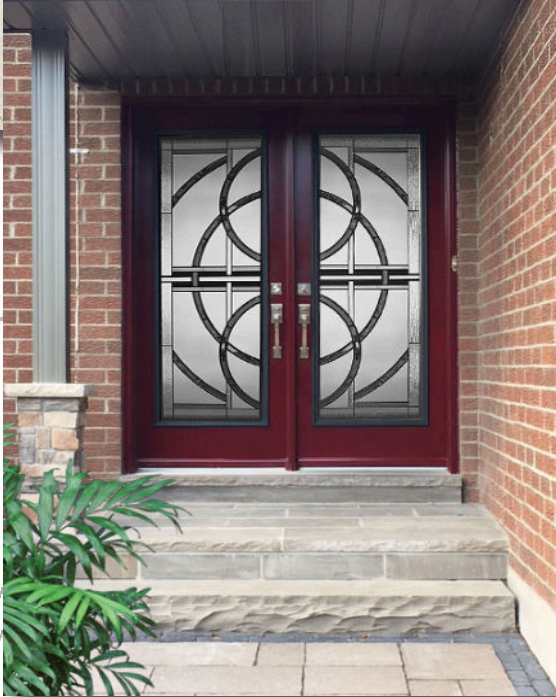

Nebula

Nebula

With exceptional curb appeal our own What A Pane design, combines an array of interesting glass textures to produce this interwoven pattern. Also available in 22X80

22x64