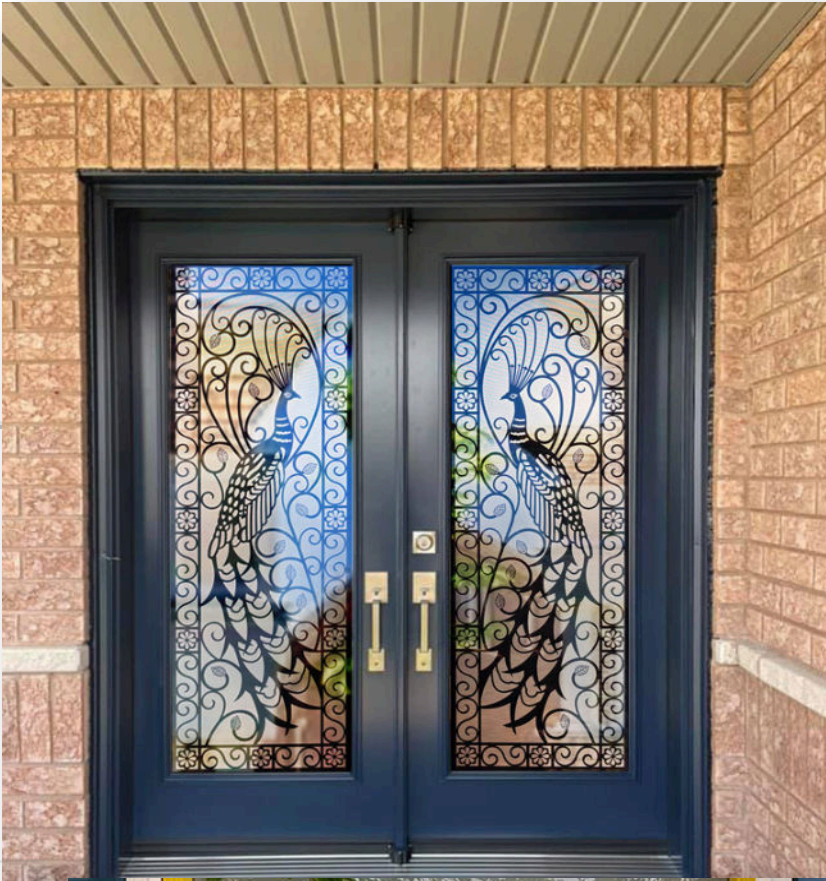

22x36

22x48

22x64

22x80

Elegance

Elegance

Based on a far eastern palace door design, our Elegance model combines laser-cut iron with mystical charm. High Security insert!

22x64