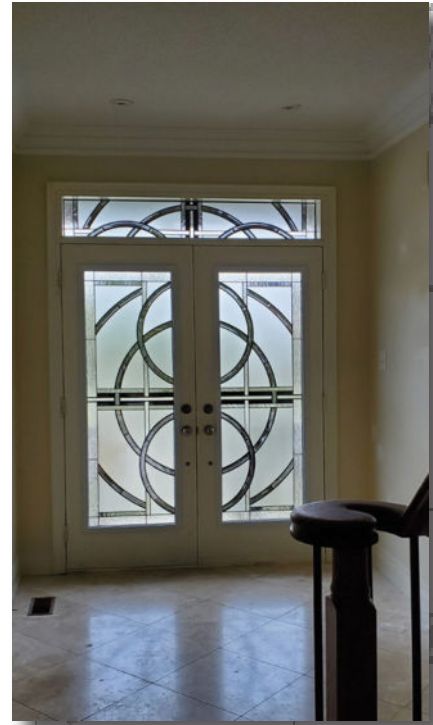

Nebula

Nebula

With exceptional curb appeal our own What A Pane design, combines an array of interesting glass textures to produce this interwoven pattern. Also available in 22X80

22x64