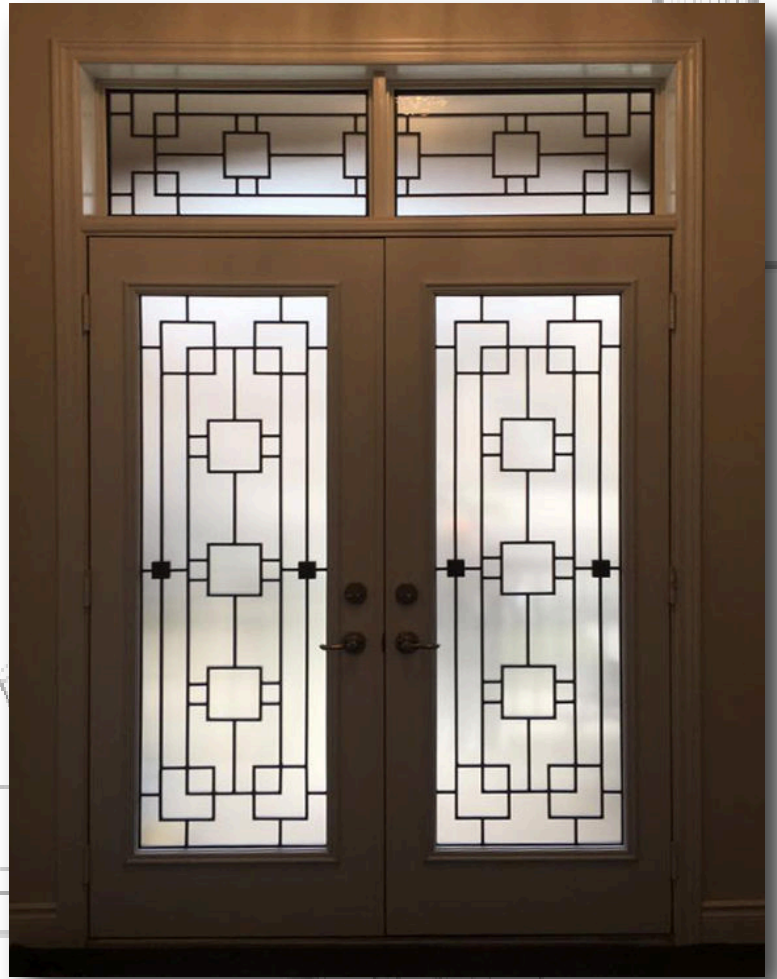

Allure

22x36

22x48

22x64

22x80

Allure

5mm Frosted Beveled glass with a clear border, sandwiched between safety tempered glass. Triple Pane. Very Strong!

Artisan