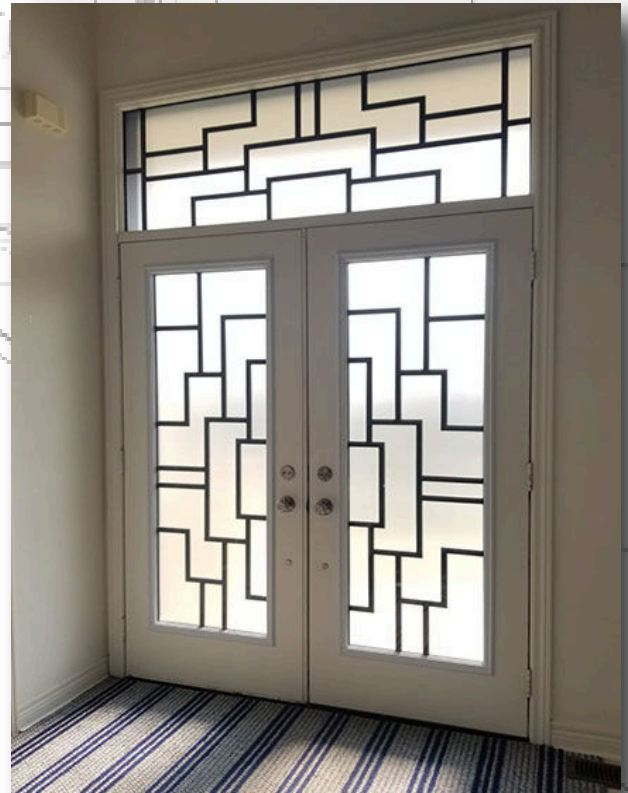

22x80

Reflection

Reflection

Traditional decorative glass design with a selection of hand-made beveled pieces. Creates a beautiful array of light into dark hallways.

22x36

22x48

22x64

Rialto

22x36

22x48

22x64

22x80

Woodland-SD

22x64

Woodland-SD

Our very popular Woodland design is now available for single doors.

Xclusive

Xclusive

Probably the first iron design to appear on doors and windows. Can be seen on classical Roman buildings. Superb!

22x36

22x48

22x64

22x80

Zen