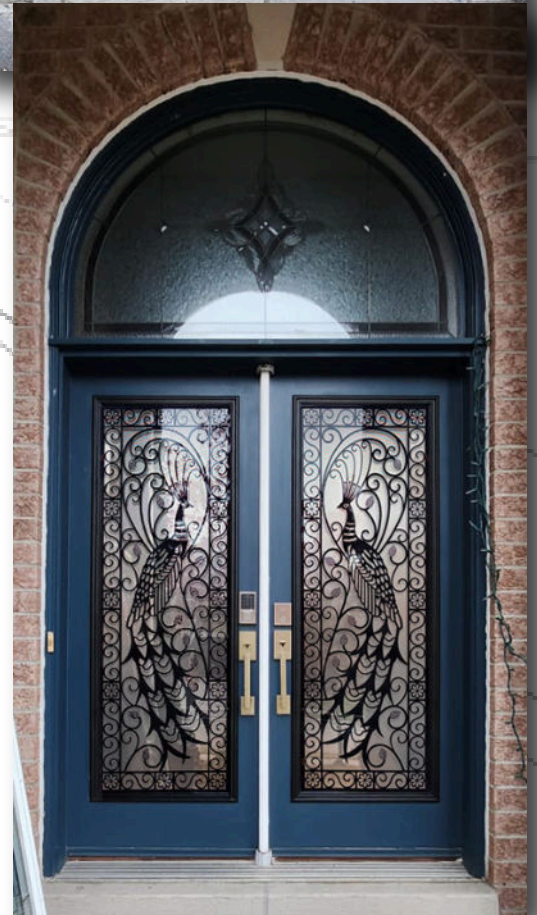

22x36

22x48

22x64

22x80

Elegance

Elegance

Based on a far eastern palace door design, our Elegance model combines laser-cut iron with mystical charm. High Security insert!

22x64