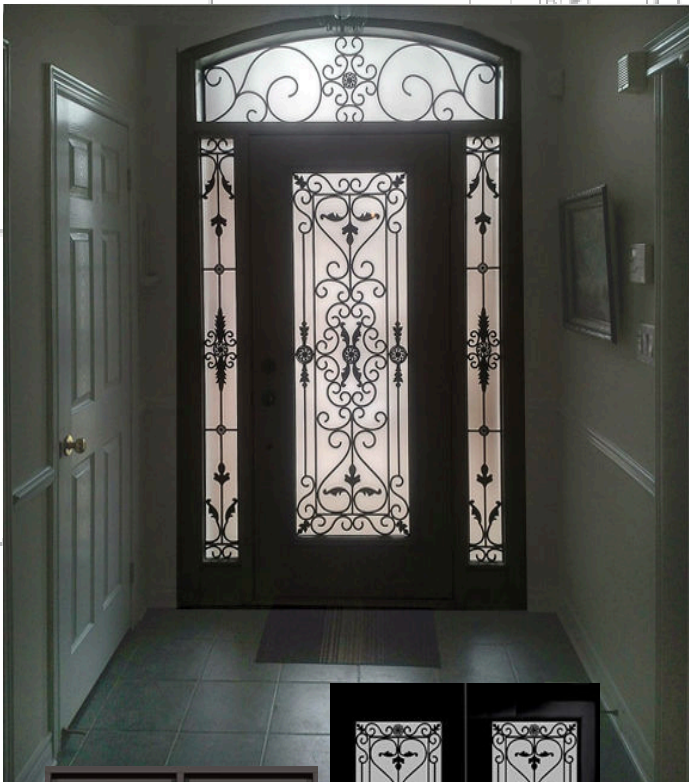

Valencia

22x64