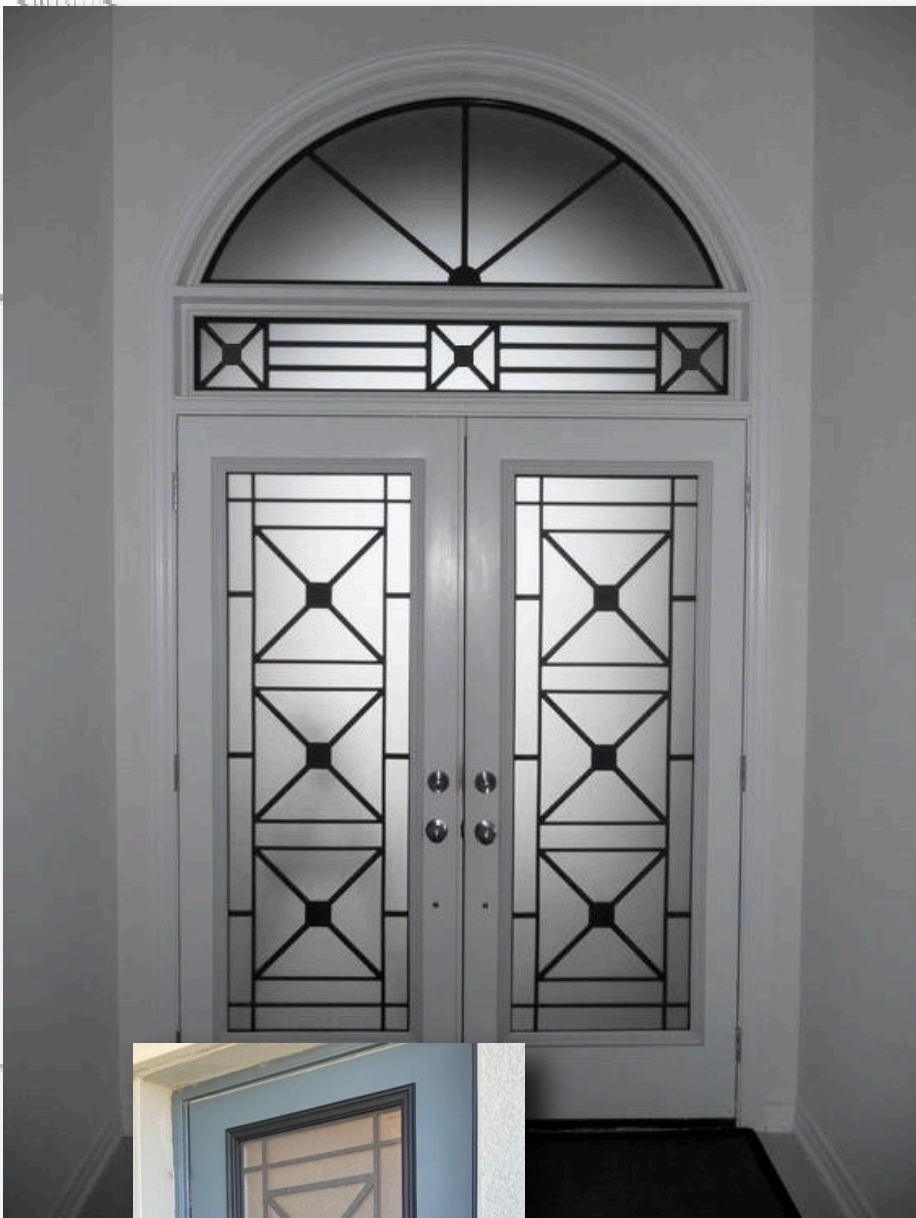

Kudos

Kudos

A combination of two different widths of iron creates this fusion of ancient and new. Popular door insert with high privacy glass.