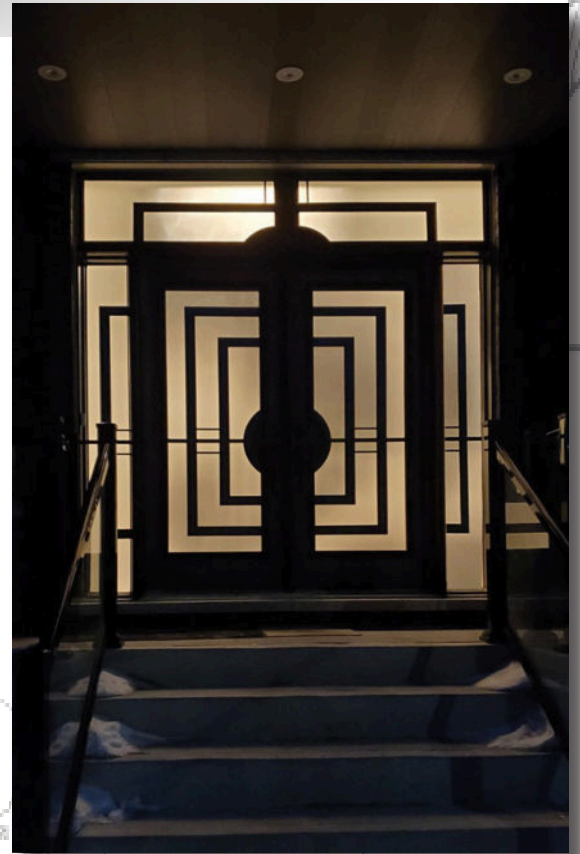

22x64

22x80

Constellation

Our design department created this Art Deco pattern. Laser-cut iron is used to achieve an amazing visual impact. Designed and made by *What A Pane*.

Defender

Defender

High Security laser cut Iron. Even if the glass is broken, intruders cannot gain access to the door lock.