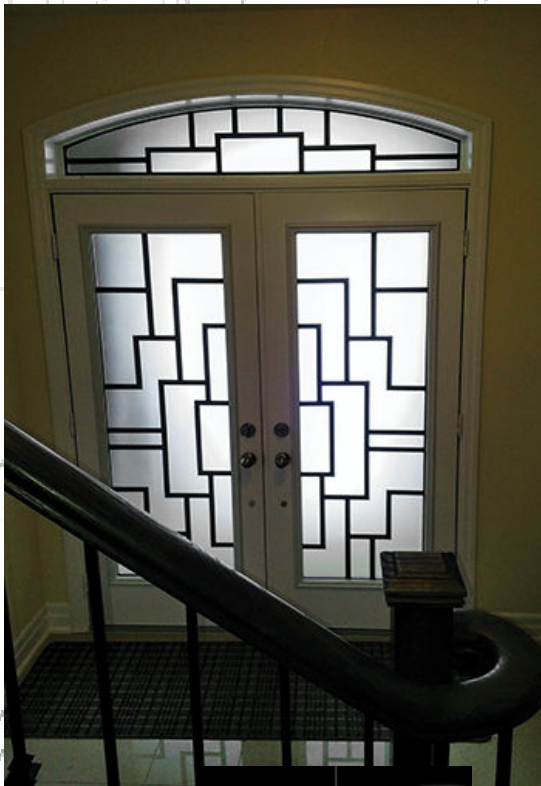

22x36

22x48

22x64

22x80

Woodland-SD

22x64

Woodland-SD

Our very popular Woodland design is now available for single doors.

Xclusive

Xclusive

Probably the first iron design to appear on doors and windows. Can be seen on classical Roman buildings. Superb!

22x36

22x48

22x64

22x80

Zen

22x64

22x80

Zen

A What A Pane original design with an off-set pattern to line-up with the door locks. Modern and stylish.

Zen-SD

Zen-SD

Asingle door version of the Zen model but can be used for double doors also. Strong lines and a bold statement.