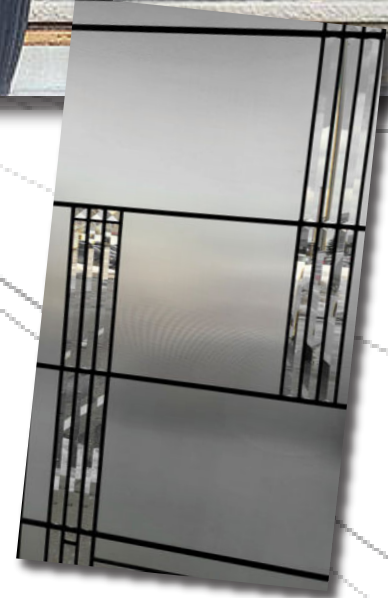

Galaxy

Galaxy

Super edition to our catalogue, a sleek, modern and classy door insert. Using fine beveled edge glass and wide metal accents, this will upgrade your doorway 100%

22x64