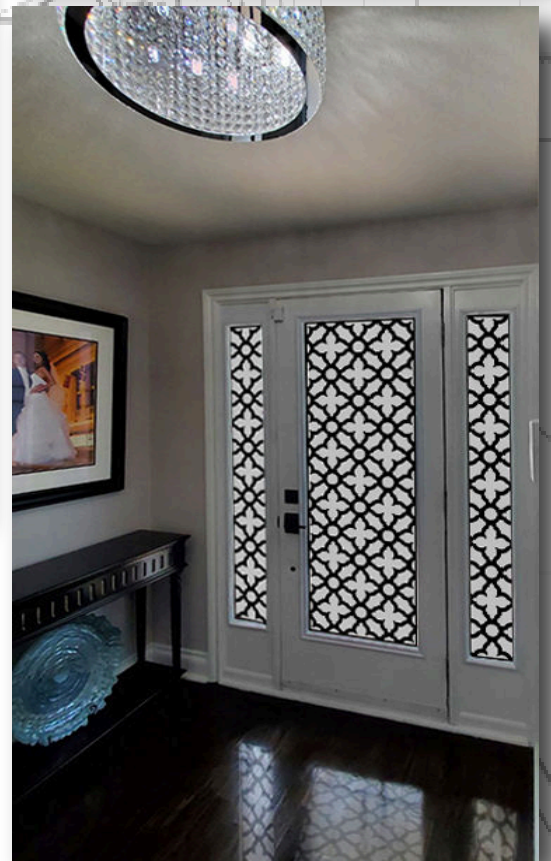

Palisade

22x64

Palisade

New addition to our catalogue.
High Security Door insert with sturdy
laser-cut metal.
Would-be intruders cannot get a hand
through, to open the door lock.
Beautiful & strong!