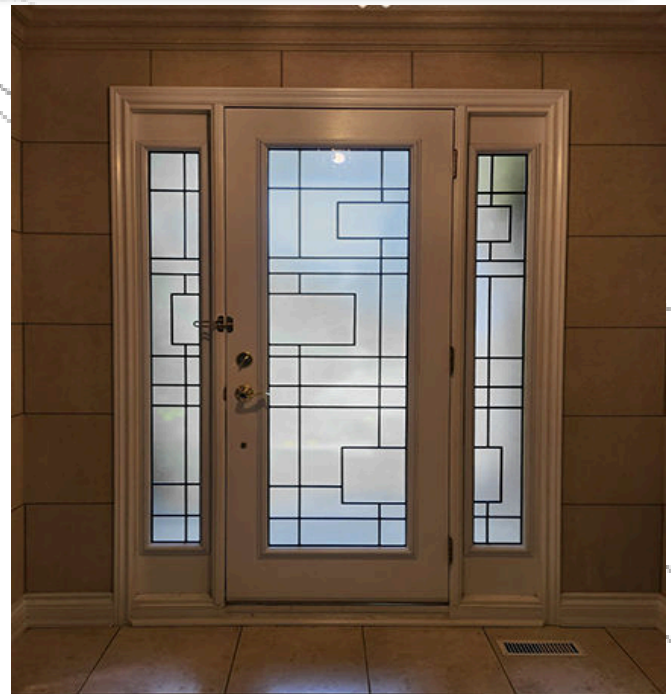

Charisma

Charisma

An adaptable, contemporary style for both single and double doors.

22x64