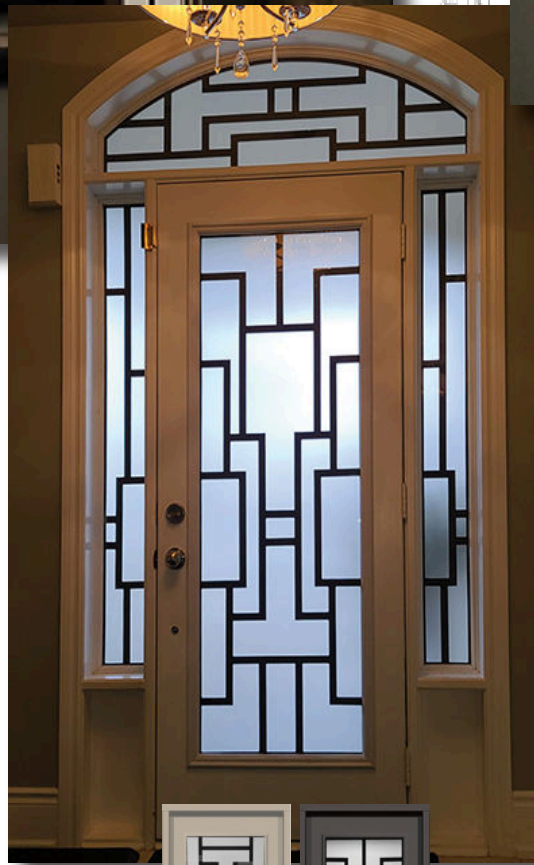

22x64

22x80

Zen

A What A Pane original design with an off-set pattern to line-up with the door locks. Modern and stylish.

Zen-SD

Zen-SD

Asingle door version of the Zen model but can be used for double doors also. Strong lines and a bold statement.

22x36

22x64

Beresford Blinds

What A Pane's *Beresford* between-the-glass blinds, are manufactured between two panes of tempered glass, so they're protected from dust, damage and little hands or paws.

They're an ideal solution for doors as they will not get in your way like curtains or venetian blinds do.