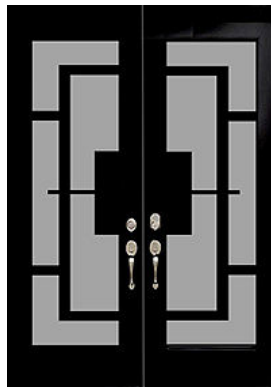

22x64

22x80

Magnum

Magnum

Designed and manufactured by us and using laser-cut technology, we have produced a door insert with bold lines and a striking modern look.

22x48

22x64

22x80