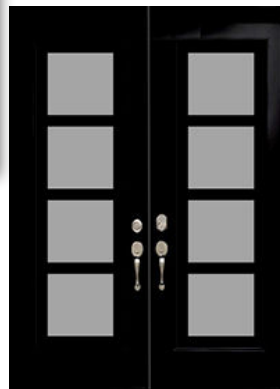

22x80

Genesis's

Contemporary lines and a good deal of privacy. Sparkling contrast of grey mirror and frosted glass pieces.

Glacière

22x64

22x80

Glacière

Unlike wrought iron, which is welded, laser cut has a uniform finish, without weld or grinder marks. Although in a higher price bracket, these inserts are for discerning customers that want quality combined with a luxurious finish.