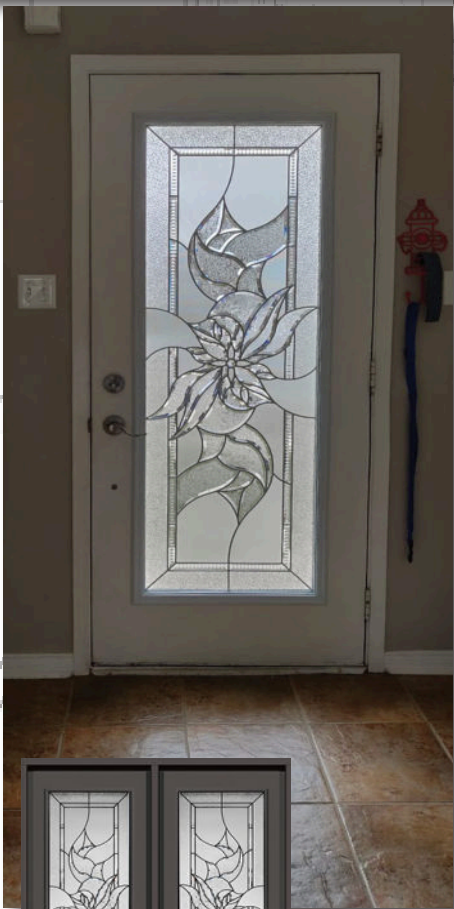

Fiesta

22x64

Fiesta

Stunning floral design uses hand-picked and vibrant glass textures.