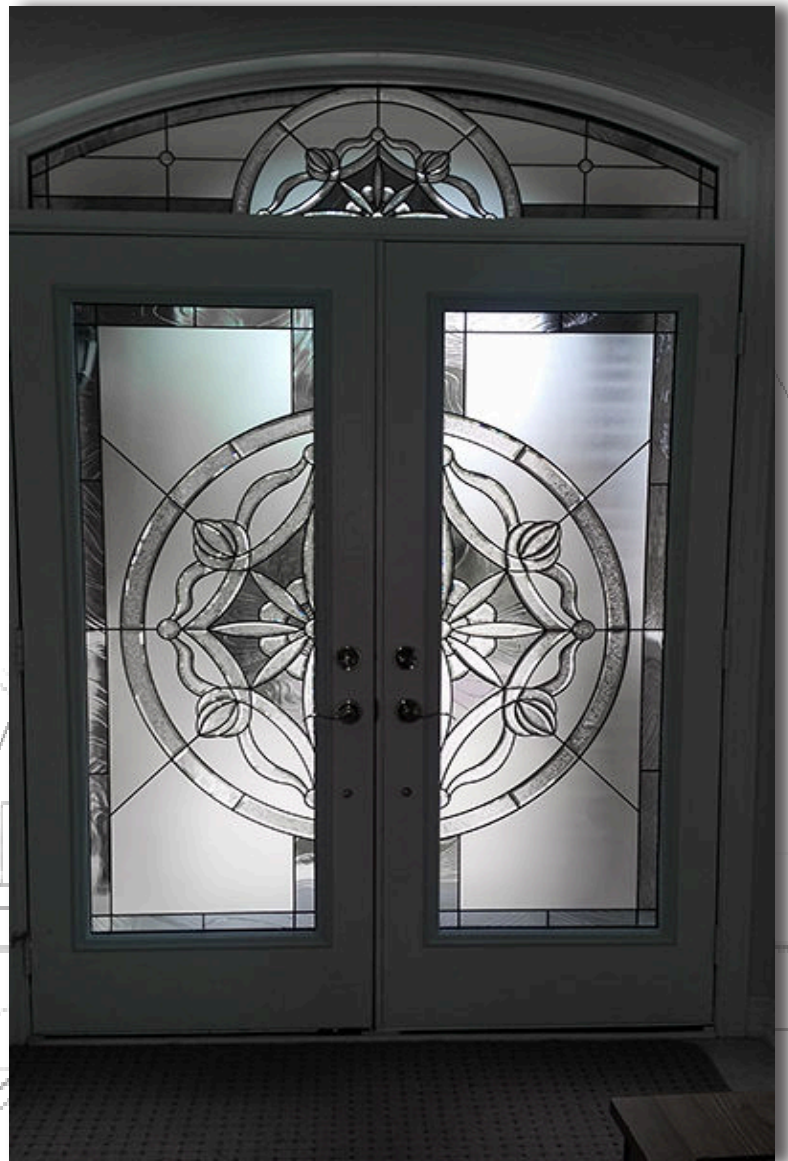

Solstice

Also available in grey mirror glass