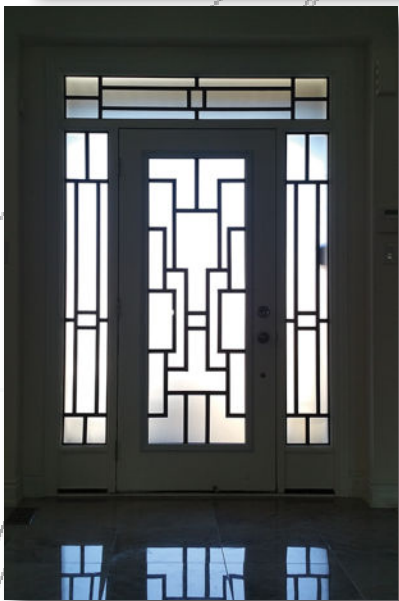

Harmony

22x48

Harmony

A very popular double door design
Effective in creating a larger-looking entranceway
by increasing the amount of ambient light in a hallway.

22x48

22x64

22x80

Integrity

22x64

22x80

Zen

A What A Pane original design with an off-set pattern to line-up with the door locks. Modern and stylish.

Zen-SD

Zen-SD

Asingle door version of the Zen model but can be used for double doors also. Strong lines and a bold statement.