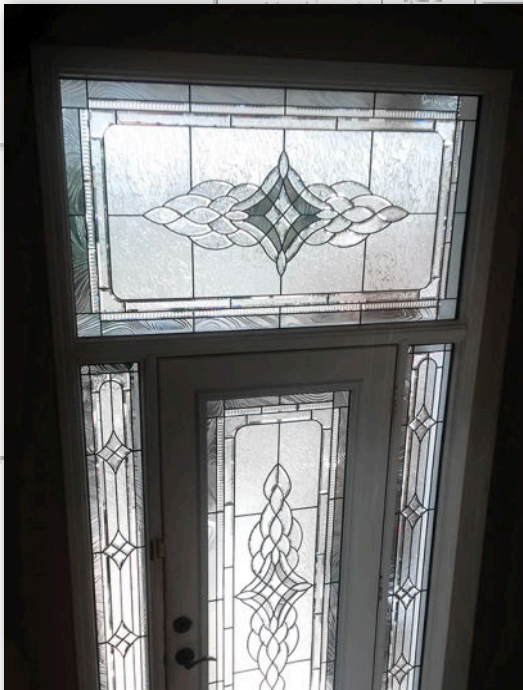

Reflection