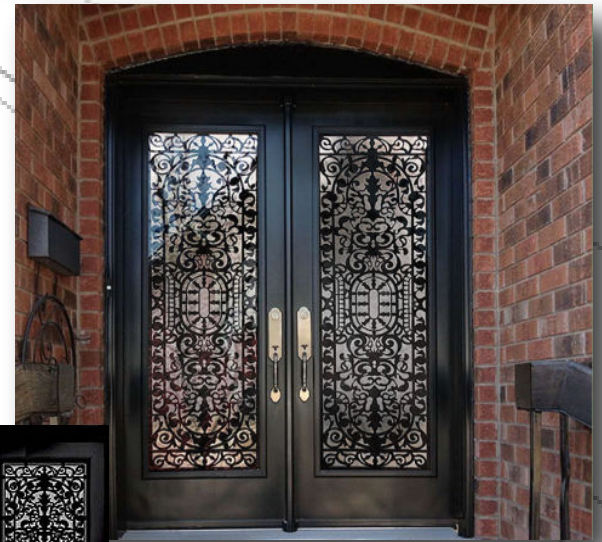

Dynamik

High Privacy glass with a solid black feature, showcasing a very modern look. Extra wide metal lines for strength and appeal.

Eclipse

HIGH SECURITY INSERT.

Eclipse

From our design department. Our Super-strong Eclipse model is virtually no match for would be intruders. Even if glass is broken, cannot get a hand through, to open the door lock.