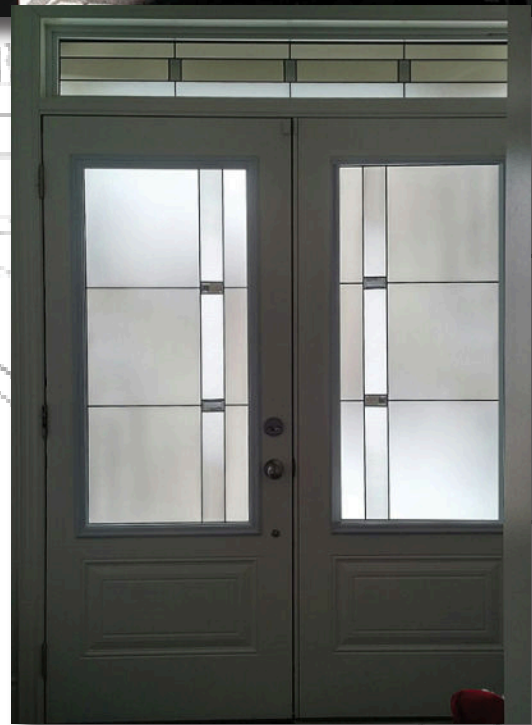

SPECIALLY DESIGNED REVELED GLASS FOR MAXIMUM PRIVACY

22x36

22x48

22x64

22x80

Prodigy

22x48

22x64