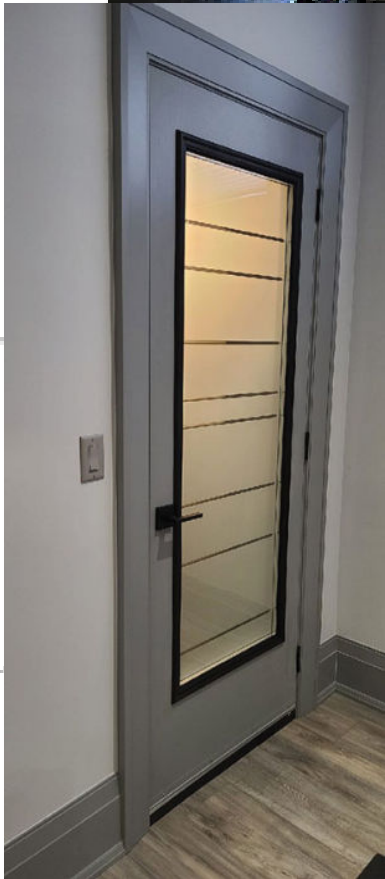

Celsius

Celsius

A What A Pane designed panel. Sand-blasted frosted glass with a series of diamond cut grooves. Lots of light and great privacy.