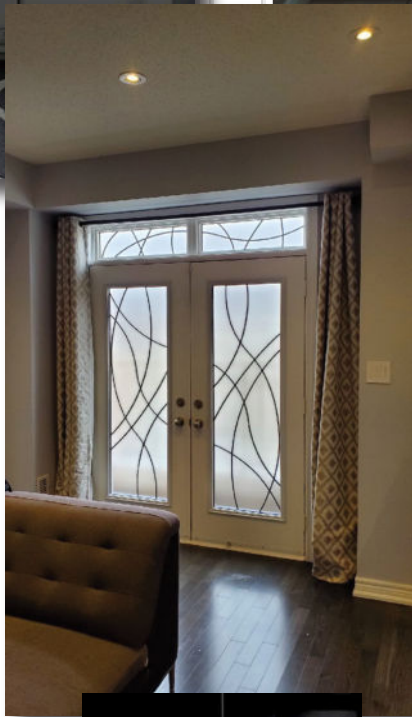

Element

22x48