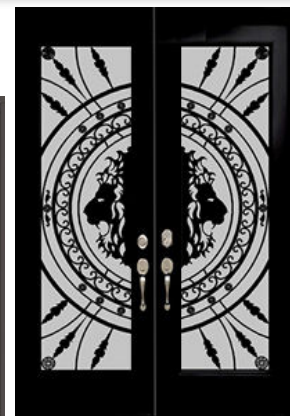

Lyonheart

Lyonheart

Laser cut Lion head centre surrounded by high quality wrought iron.
Also available in 22X80 for 8 ft doors.

22x80