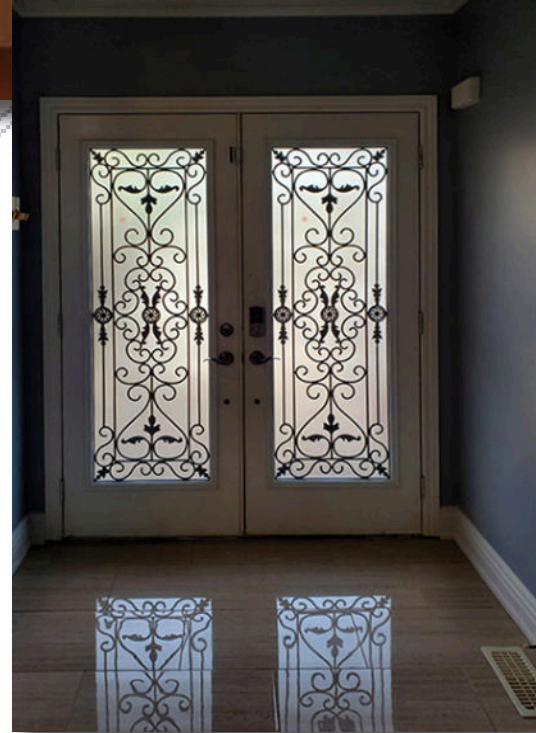

Valencia

22x64