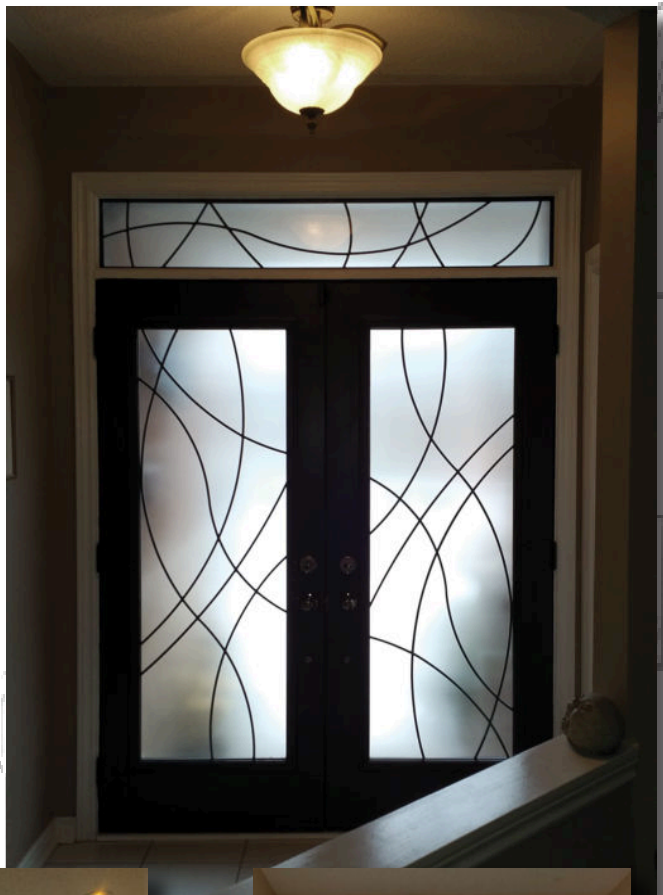

Element

22x48