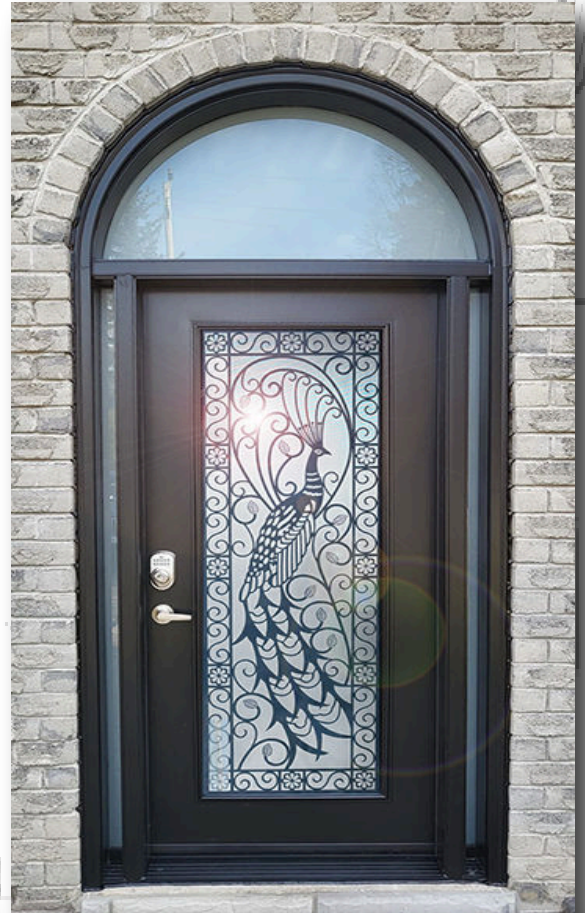

22x36

22x48

22x64

22x80

Elegance

Elegance

Based on a far eastern palace door design, our Elegance model combines laser-cut iron with mystical charm. High Security insert!

22x64