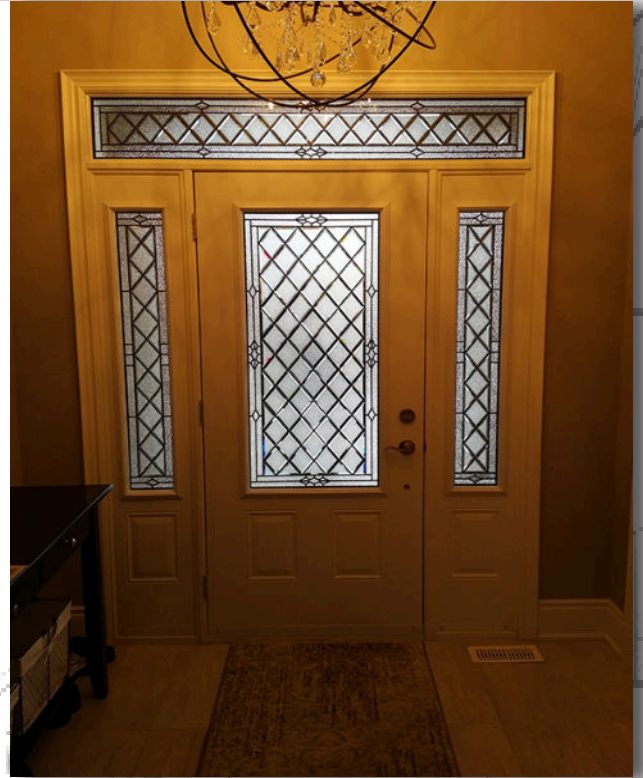

22x64

22x80

Celsius

Celsius

A What A Pane designed panel. Sand-blasted frosted glass with a series of diamond cut grooves. Lots of light and great privacy.

22x48

22x64

Charisma

Prestige

Prestige

Double door wrought iron imade in the traditional way. A perfect choice for customers that want something different to the more common designs.

22x64

22x80

Prisma

Prisma

Combining traditional elements and modern production methods, this model provides good privacy and a beautiful prismatic light.

SPECIALLY DESIGNED REVELED GLASS FOR MAXIMUM PRIVACY

22x36

22x48

22x64

22x80

Prodigy

22x48

22x64